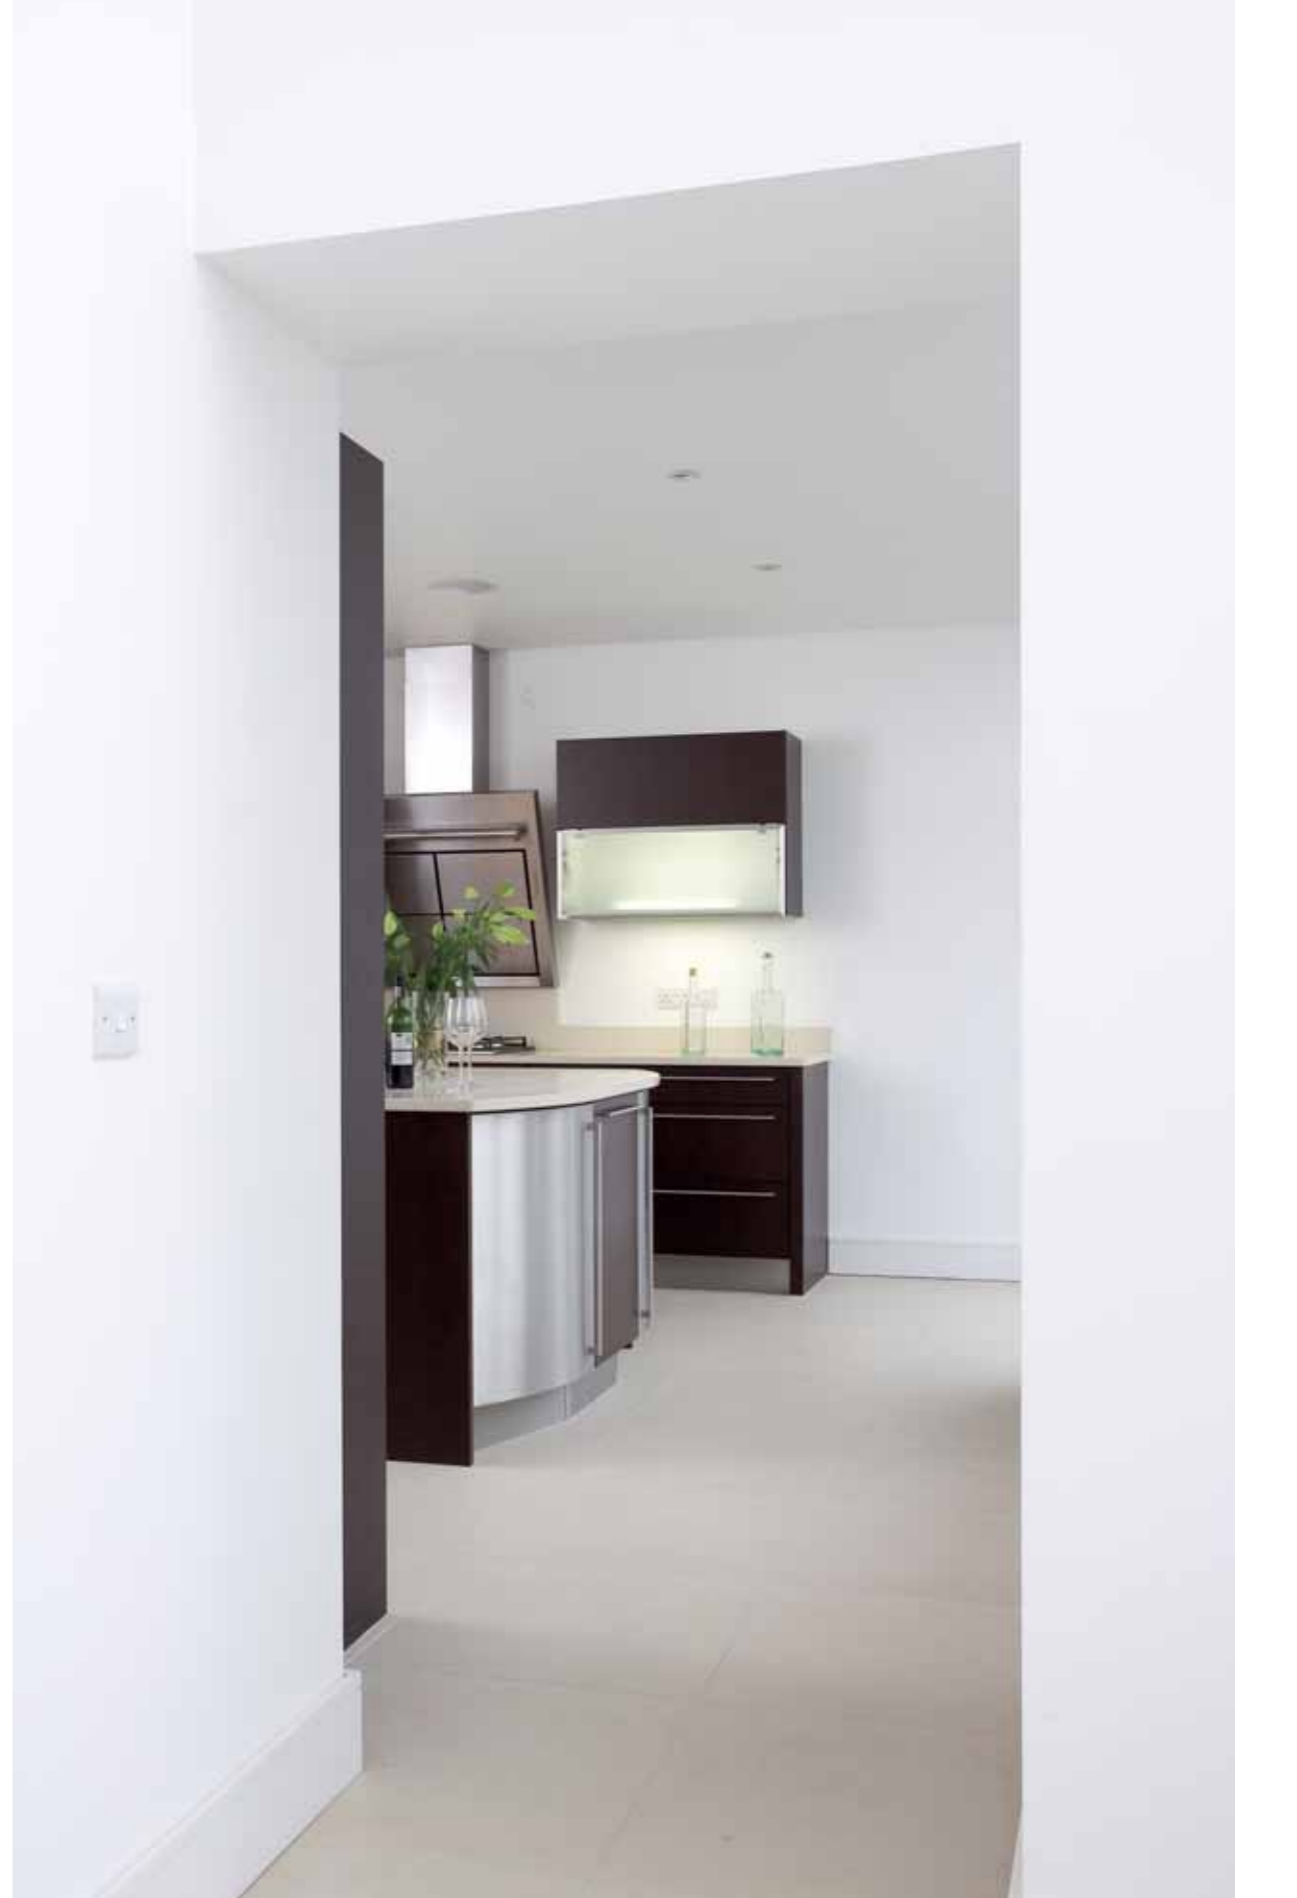

ATTENTION
TO DETAIL

HOME FILE

The home: A spacious new build in the prestigious Lakeview Manor development in Newtownards, Co. Down.

Set in idyllic surroundings facing Kiltonga Wildfowl Reserve, this statuesque showhome in Lakeview Manor is ideal for a growing family. A spacious detached, this is one of four similar properties, while there are a range of other detached and semi detached options within this exclusive development. Although on the edge of the town, this imposing residence is secluded with views of the tranquil duck pond and Scrabo Tower beyond. Easily accessible yet offering privacy, Lakeview has the best of both worlds.

Substantial bespoke pivot doors, by Annvale Joinery, set the scene in the gracious entrance hall. Generously proportioned, this reception area is tiled for practicality and

accessorised with a contemporary rug. A room in itself, this features an alcove with stunning leaded glass feature from Leadlines, a signature feature of the developer, Ferguson Homes. Interior designer Maureen Martin has selected the furnishings throughout. A pair of cream leather chairs are teamed with a contemporary angle poise floorstanding light from Lighting Design. Much of the furniture is from dekkko, while all the tiling is from Tile Yard.

A striking kitchen by RWK, wenge and stainless

steel achieves a contemporary look. Kitted out with top-of-the range appliances and granite work surfaces from Stoneworks, this interior epitomises luxury throughout. With underfloor heating on every floor, it's wired for surround sound and mood lighting – the attention to detail really is first class. A breakfast area off the kitchen makes the most of the huge windows, inviting natural light to flood in.